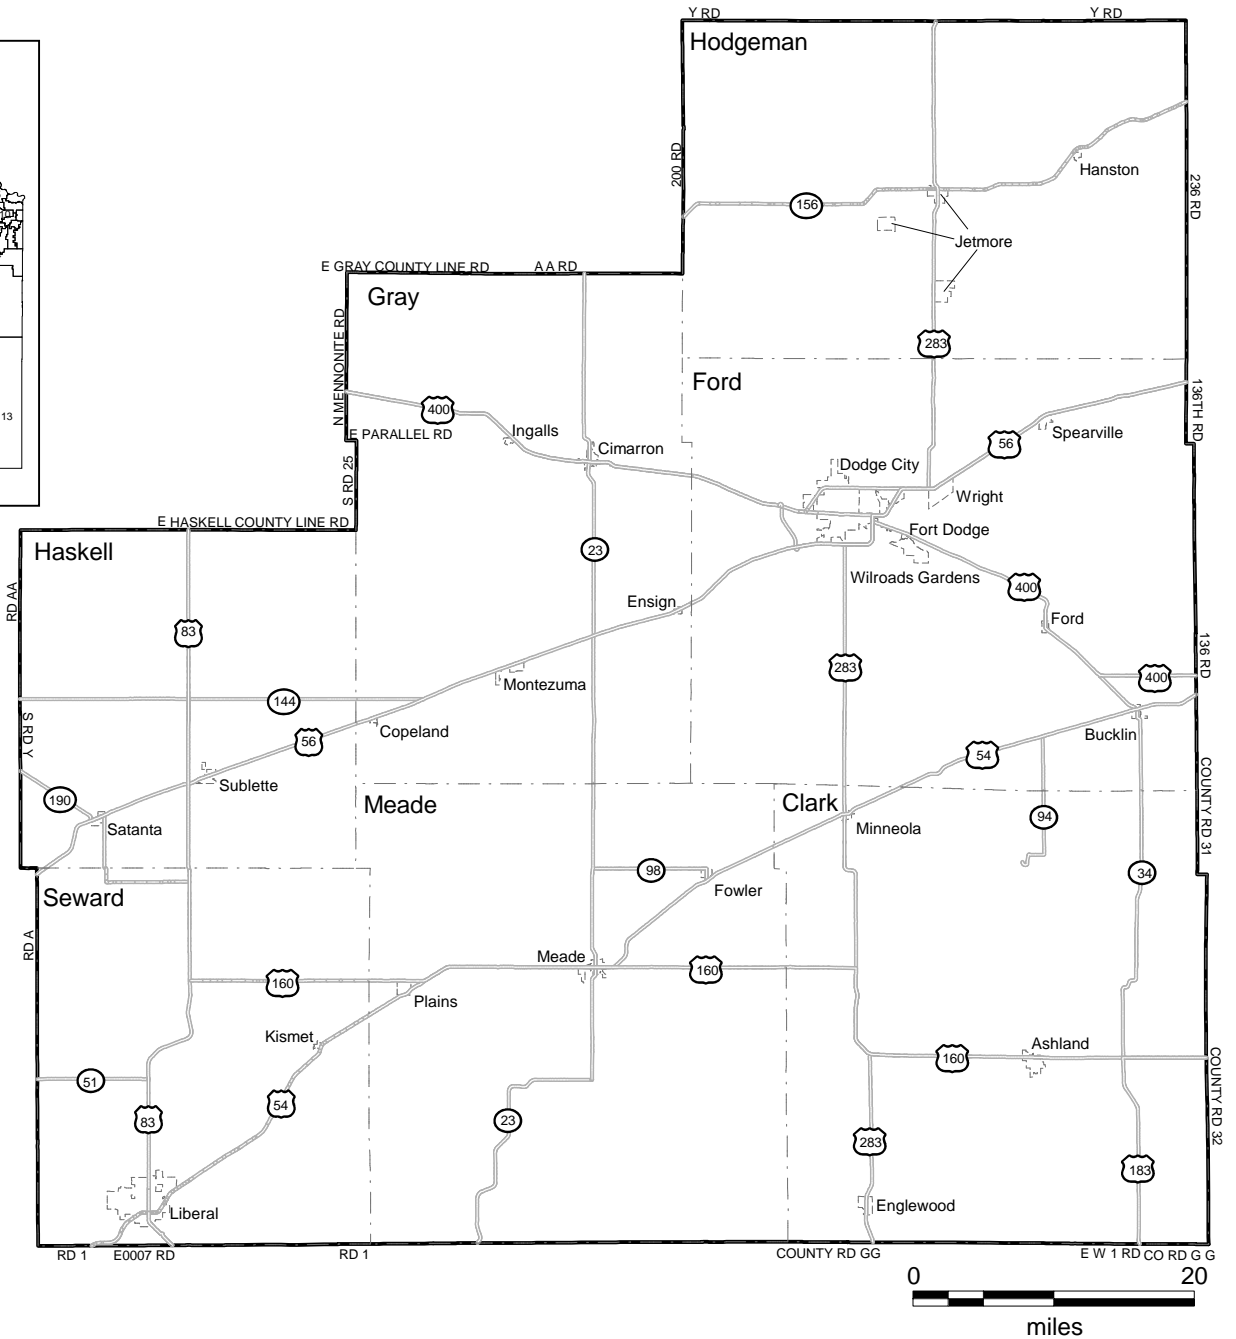

Senate District 38

Clark, Ford, Gray, Haskell, Hodgeman, Meade and Seward Counties

Legend

- District
- City & District Boundary
- County
- City Limits
- Highways
- Streets