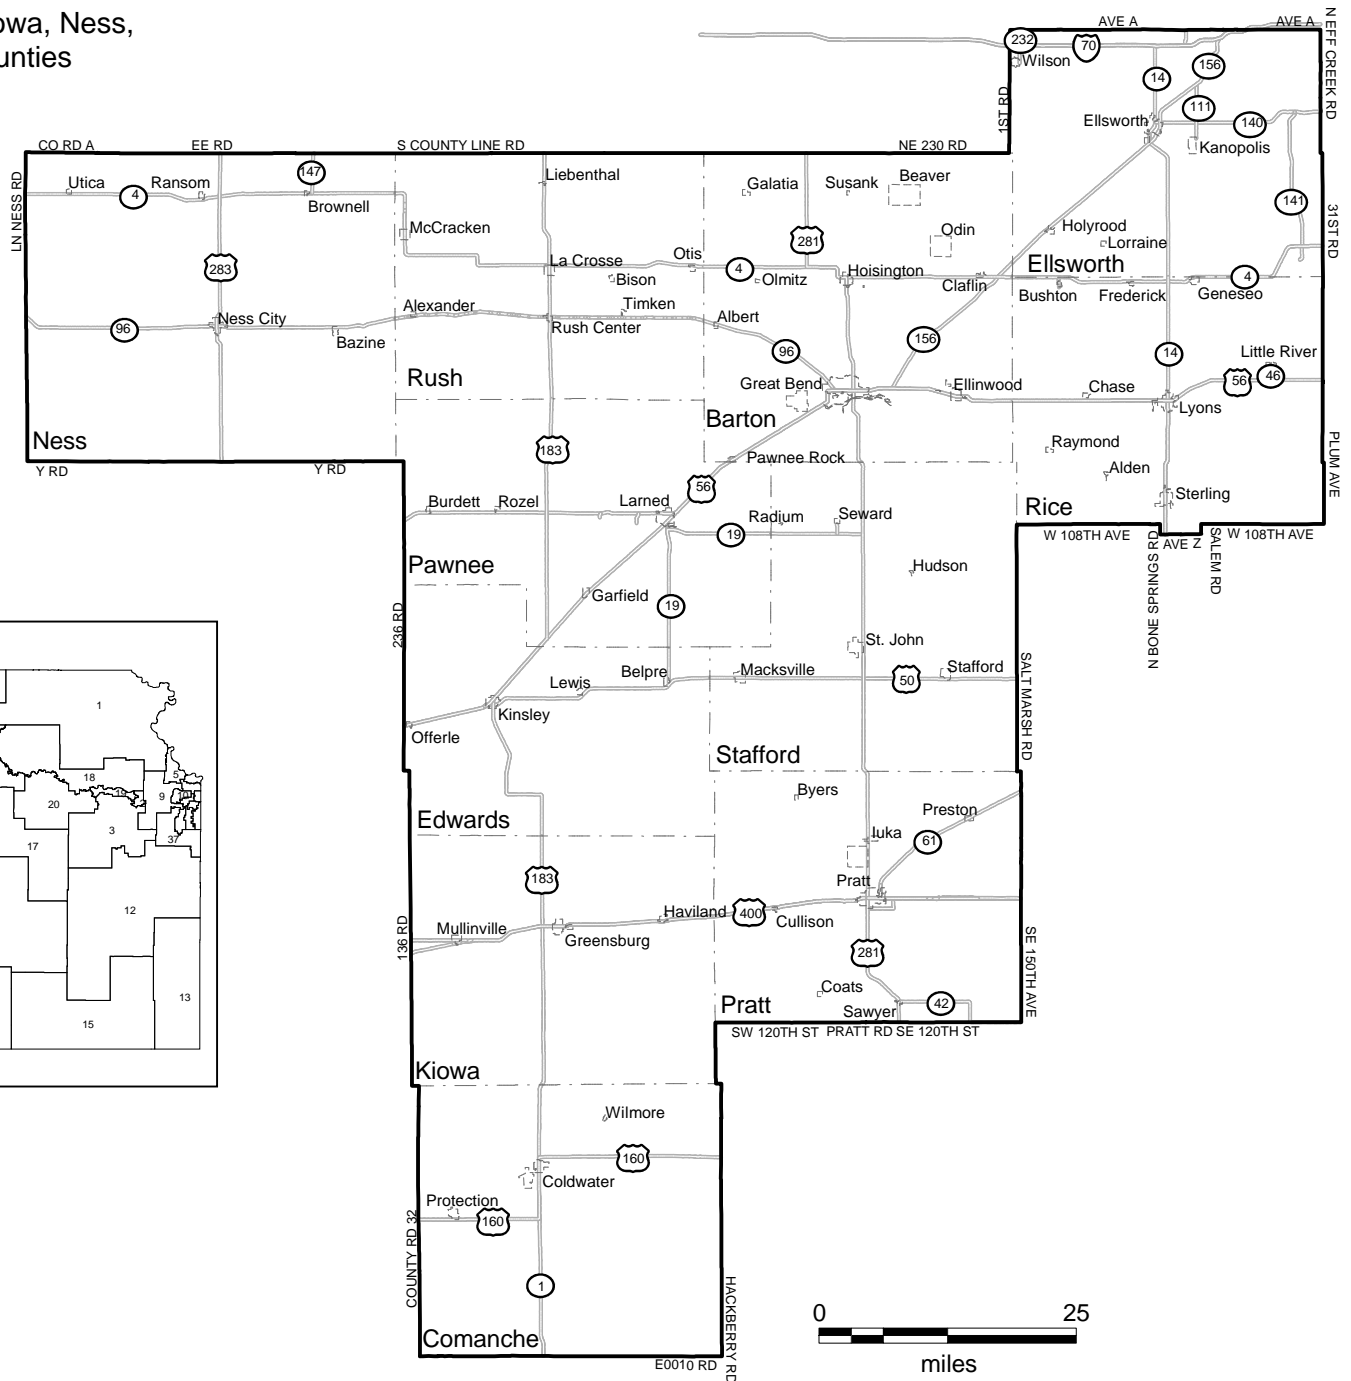

Senate District 33

Barton, Comanche, Edwards, Ellsworth, Kiowa, Ness, Pawnee, Pratt, Rice and Stafford Counties

Legend

- District
- City & District Boundary
- County
- City Limits
- Highways
- Streets