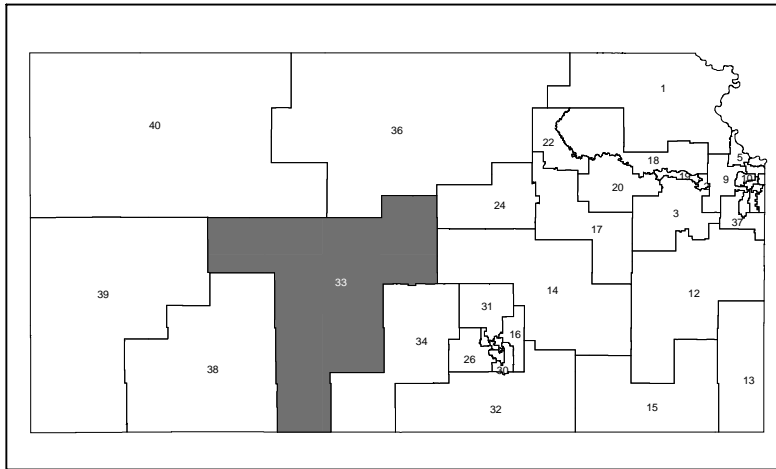

Senate District 33

Barton, Comanche, Edwards, Ellsworth, Kiowa, Ness, Pawnee, Pratt, Rice and Stafford Counties

Legend

- District
- City & District Boundary
- County
- City Limits
- Highways
- Streets