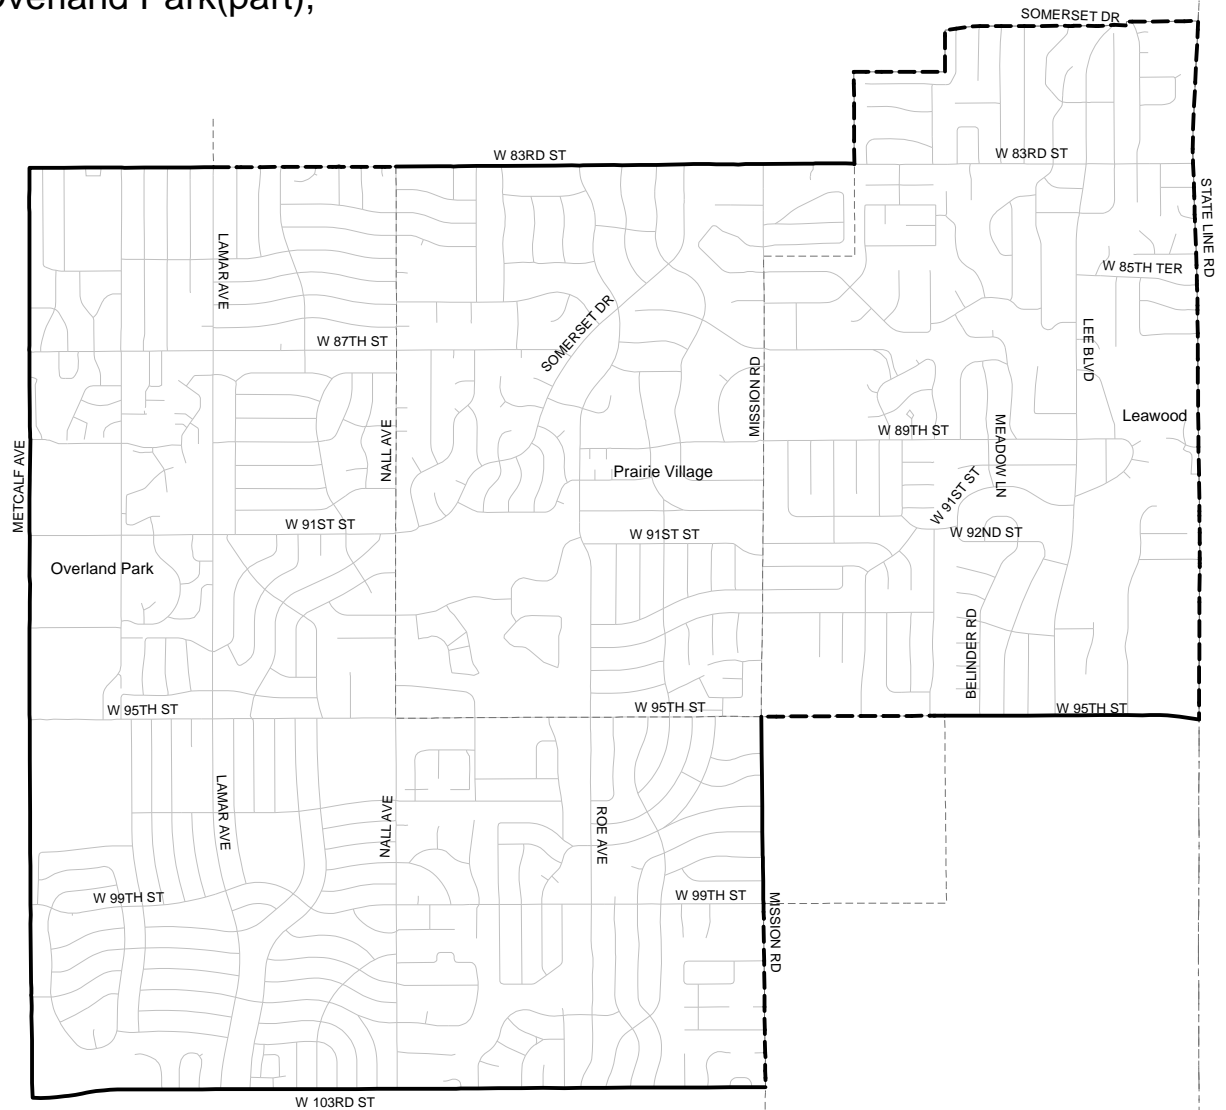

House District 19

Johnson County: Cities: Leawood(part), Overland Park(part),
Prairie Village(part)

Legend

- District
- City & District Boundary
- County
- City Limits
- Highways
- Streets