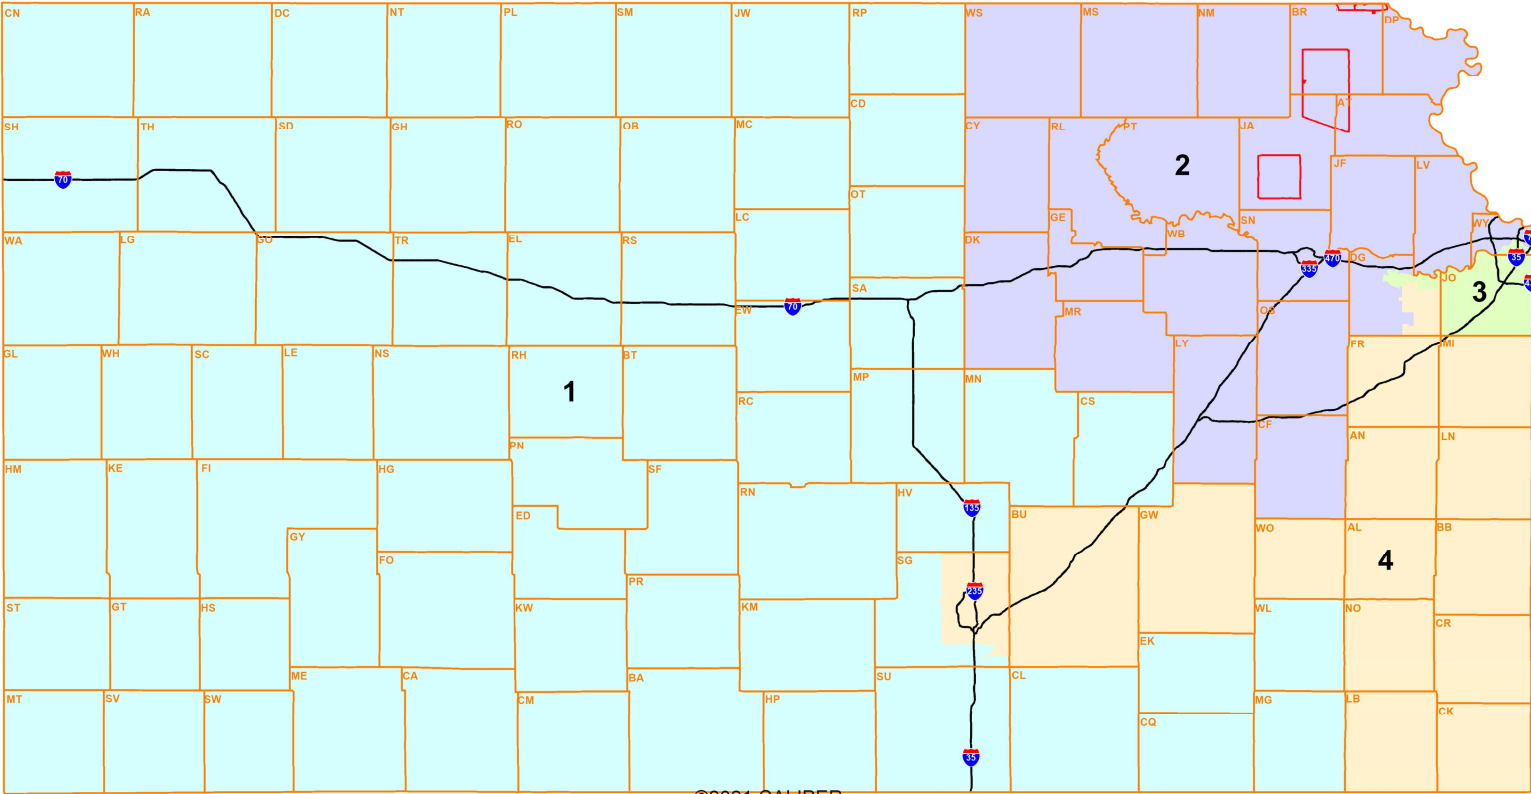

M5_Meadowlark_5 for KLRD TR

©2021 CALIPER

District	Population	Deviation	% Deviation
1	734,451	-19	-0.00%
2	734,456	-14	-0.00%
3	734,289	-181	-0.02%
4	734,684	214	0.03%

Plan: M5_Meadowlark_5 for KLRD TR
Map layers

- County
- Indian Reservation
- I-70 Interstate Highways

District

- 1
- 2
- 3
- 4

0 30 60 90
Miles

Kansas Legislative Research Dept. 1/20/2022

M5_Meadowlark_5 for KLRD TR

©2021 CALIPER

Black Lines Show Boundaries of Existing 2012 Congressional Districts.

Plan: M5_Meadowlark_5 for KLRD TR
Map layers

- County
- Indian Reservation
- Congressional Dist
- Interstate Highways

District

- 1
- 2
- 3
- 4

0 30 60 90
Miles

Kansas Legislative Research Dept. 1/20/2022

M5_Meadowlark_5 for KLRD TR