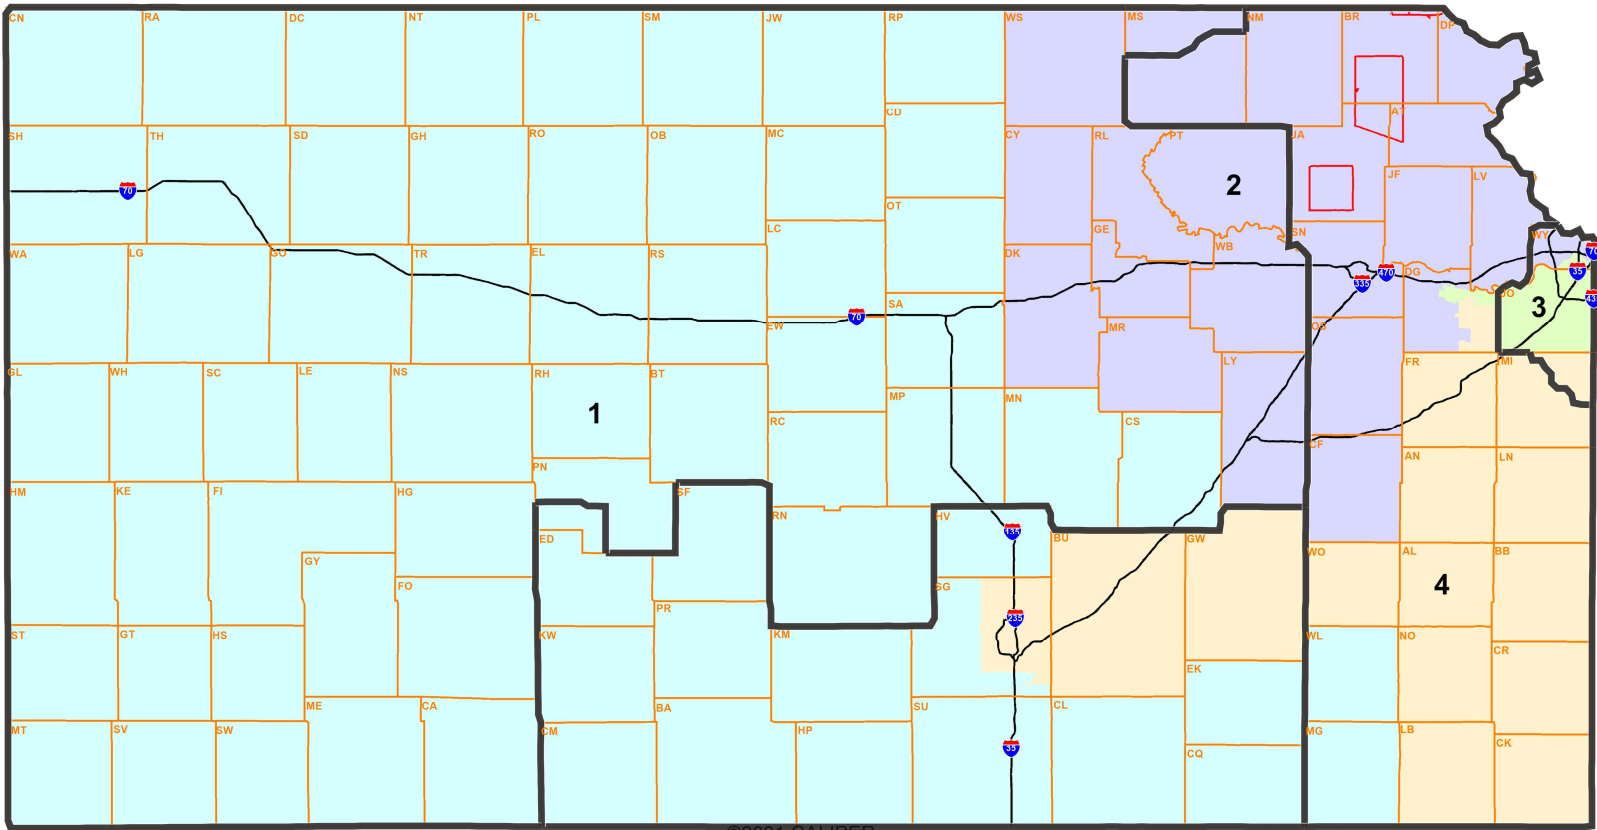

M5_Meadowlark_5 for KLRD TR

©2021 CALIPER

District	Population	Deviation	% Deviation
1	734,451	-19	-0.00%
2	734,456	-14	-0.00%
3	734,289	-181	-0.02%
4	734,684	214	0.03%

Plan: M5_Meadowlark_5 for KLRD TR
Map layers

- County
- Indian Reservation
- I-70 Interstate Highways

District

- 1
- 2
- 3
- 4

0 30 60 90
Miles

Kansas Legislative Research Dept. 1/20/2022

M5_Meadowlark_5 for KLRD TR

©2021 CALIPER

Black Lines Show Boundaries of Existing 2012 Congressional Districts.

Plan: M5_Meadowlark_5 for KLRD TR
Map layers

- County
- Indian Reservation
- Congressional Dist
- Interstate Highways

District

- 1
- 2
- 3
- 4

0 30 60 90
Miles

Kansas Legislative Research Dept. 1/20/2022

M5_Meadowlark_5 for KLRD TR

Detail of Sedgwick County

Plan: M5_Meadowlark_5 for KLRD TR

Map layers

- Voting District
- County
- Census Place
- I Interstate Highways
- U.S. U.S. Highways
- State Highways

District

- 1
- 2
- 3
- 4

0 3.3 6.7 10
Miles