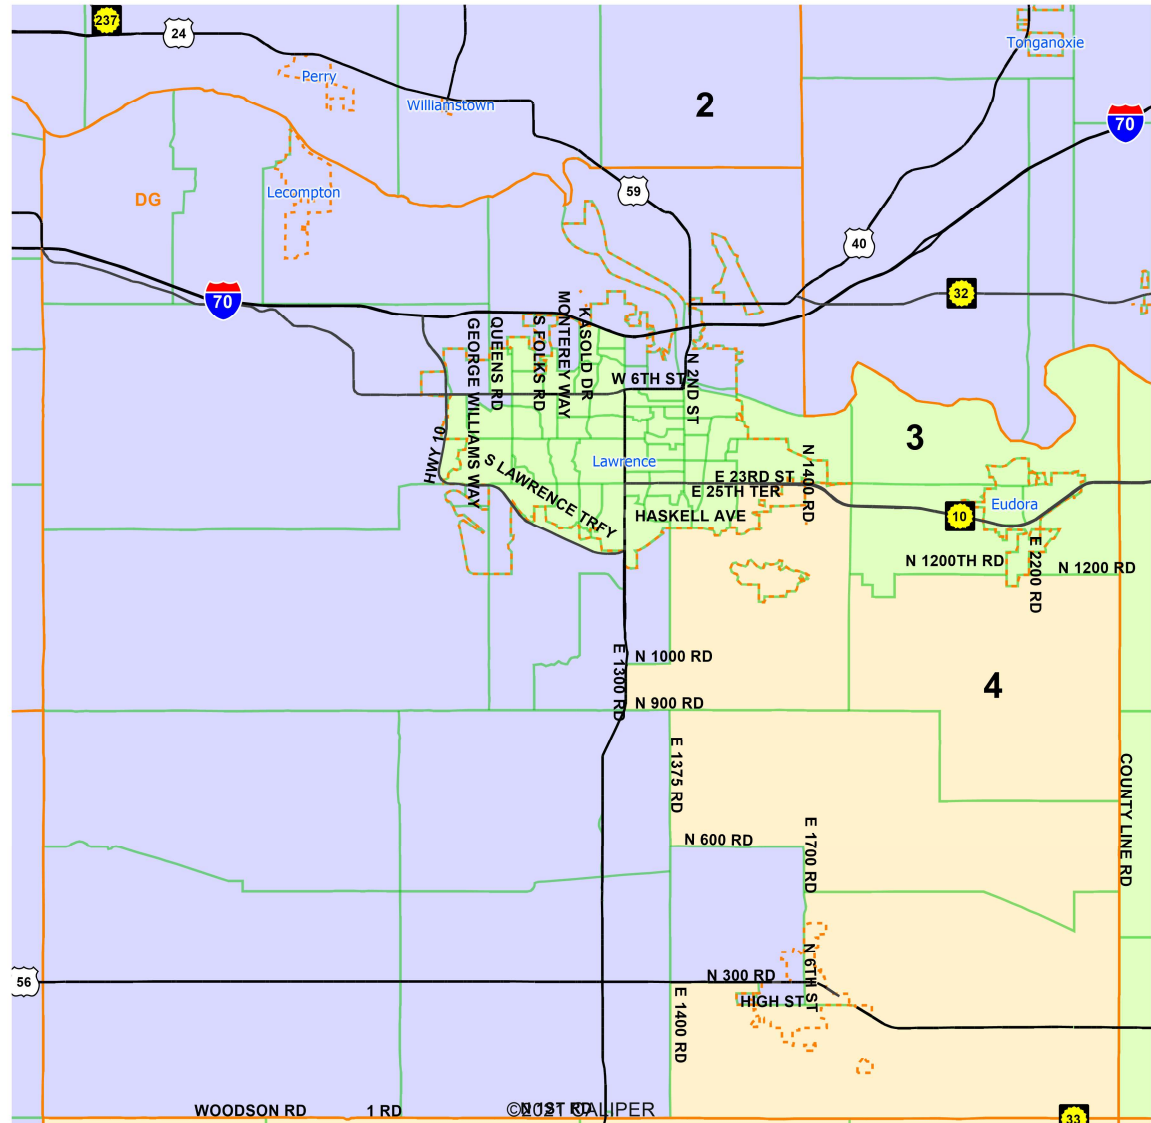

M5_Meadowlark_5 for KLRD TR

Detail of Douglas County

Plan: M5_Meadowlark_5 for KLRD TR

Map layers

- Voting District
- County
- Census Place
- I Interstate Highways
- U.S. U.S. Highways
- State State Highways

District

- 1
- 2
- 3
- 4

0 2.5 5 7.5
Miles

Kansas Legislative Research Dept. 1/20/2022