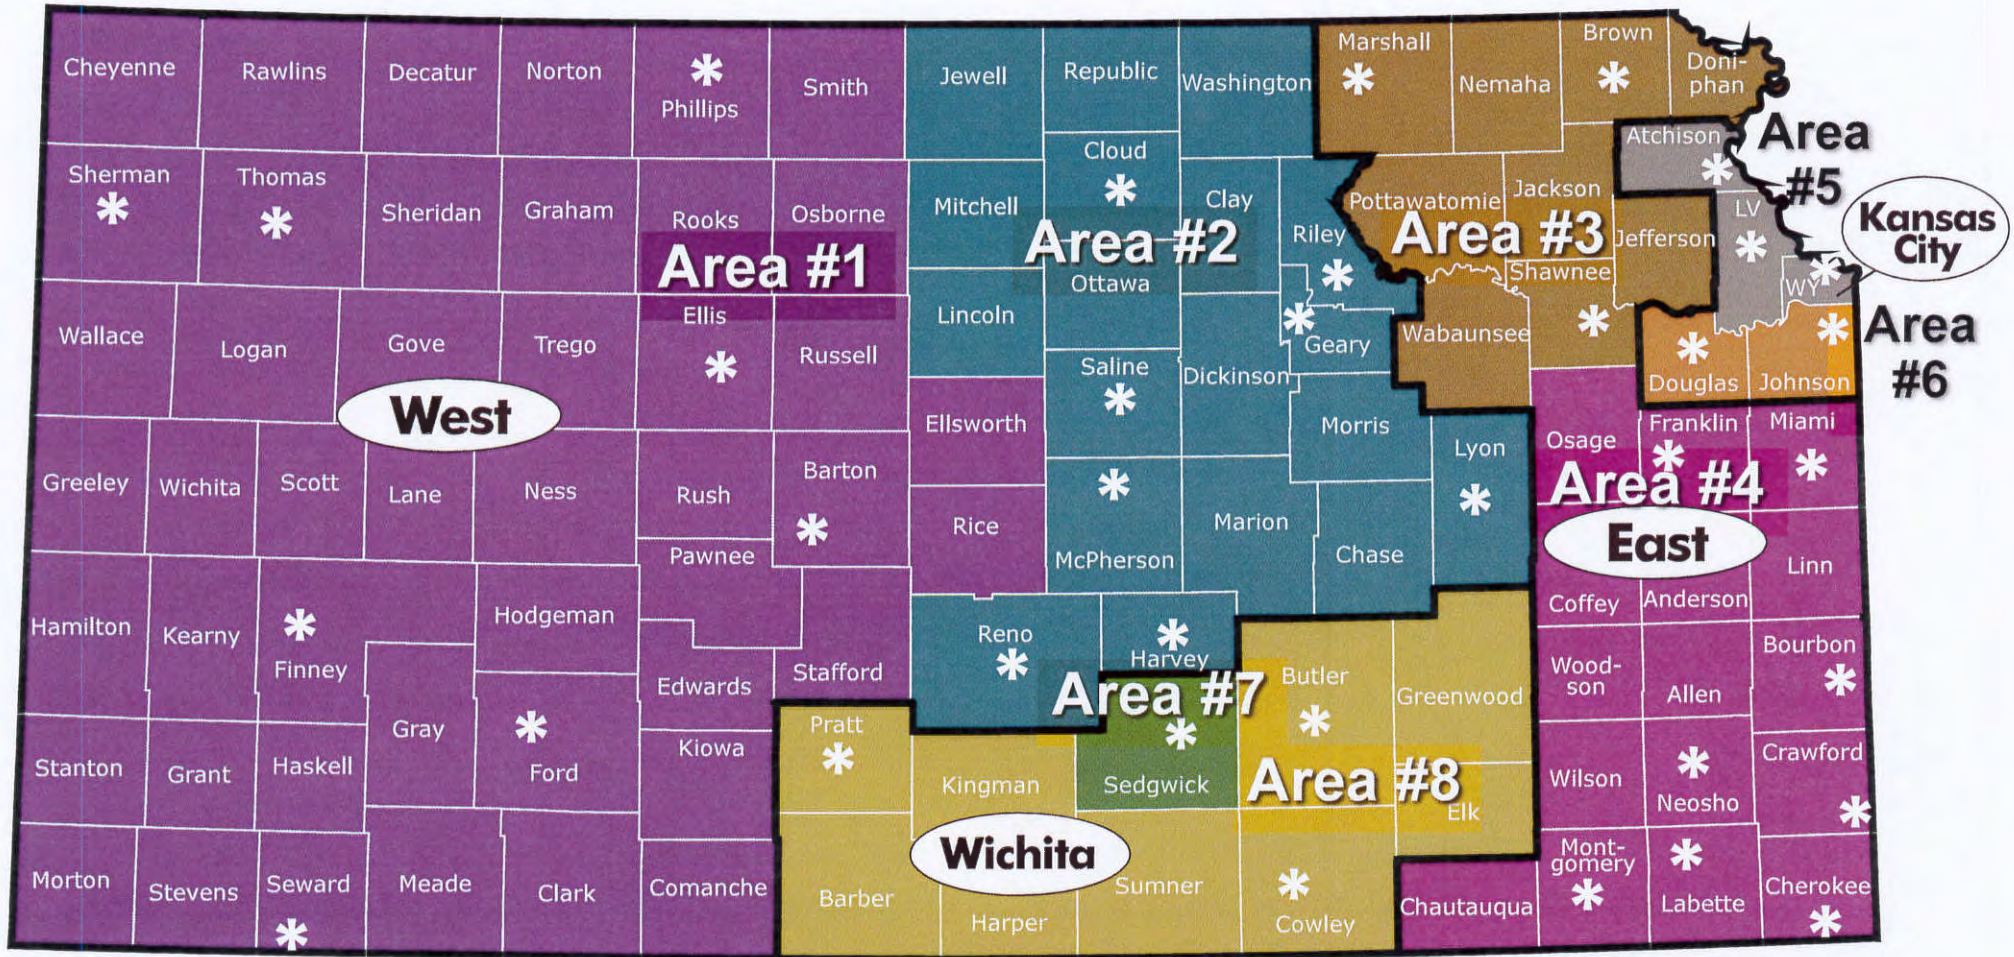

DCF Family Pres

* DCF Service Center

West - Eckerd

Wichita - Eckerd

East - Eckerd

KC - Cornerstone

DCF Regions and Foster Care Catchment Areas

* DCF Service Center

— DCF Regions

Area #1 - St. Francis

Area #3 - KVC

Area #5 - Cornerstone

Area #7 - SFCS

Area #2 - SFCS

Area #4 - TFI

Area #6 - KVC

Area #8 - TFI