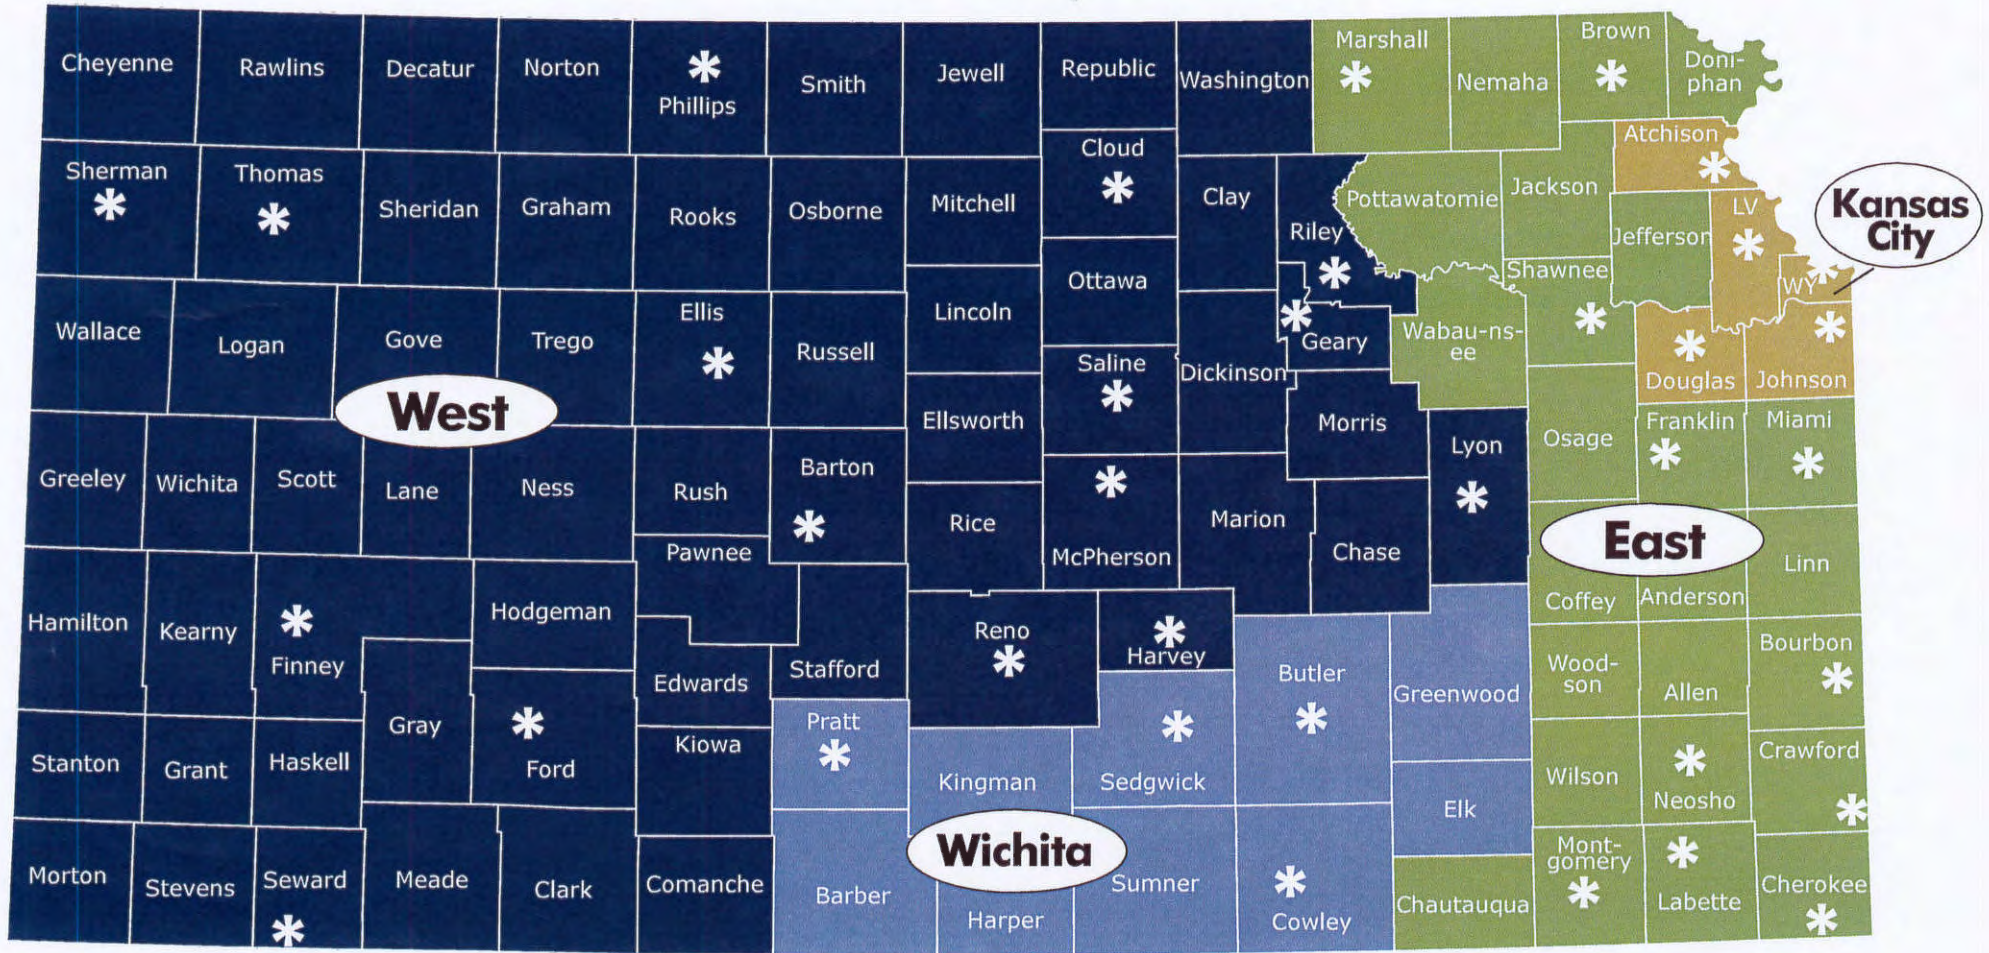

DCF Family Pres

* DCF Service Center

West - Eckerd

Wichita - Eckerd

East - Eckerd

KC - Cornerstone

DCF Regions and Foster Care Catchment Areas

* DCF Service Center

— DCF Regions

Area #1 - St. Francis

Area #3 - KVC

Area #5 - Cornerstone

Area #7 - SFCS

Area #2 - SFCS

Area #4 - TFI

Area #6 - KVC