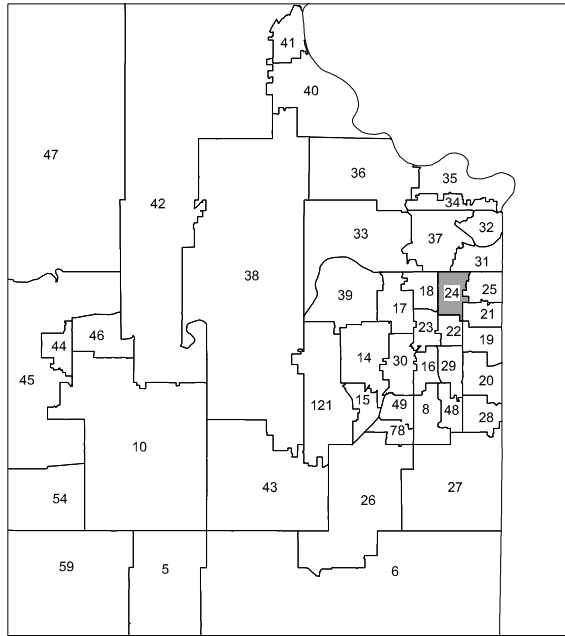

House District 24

Johnson County: Cities: Merriam, Mission (part),
and Overland Park (part)

Johnson