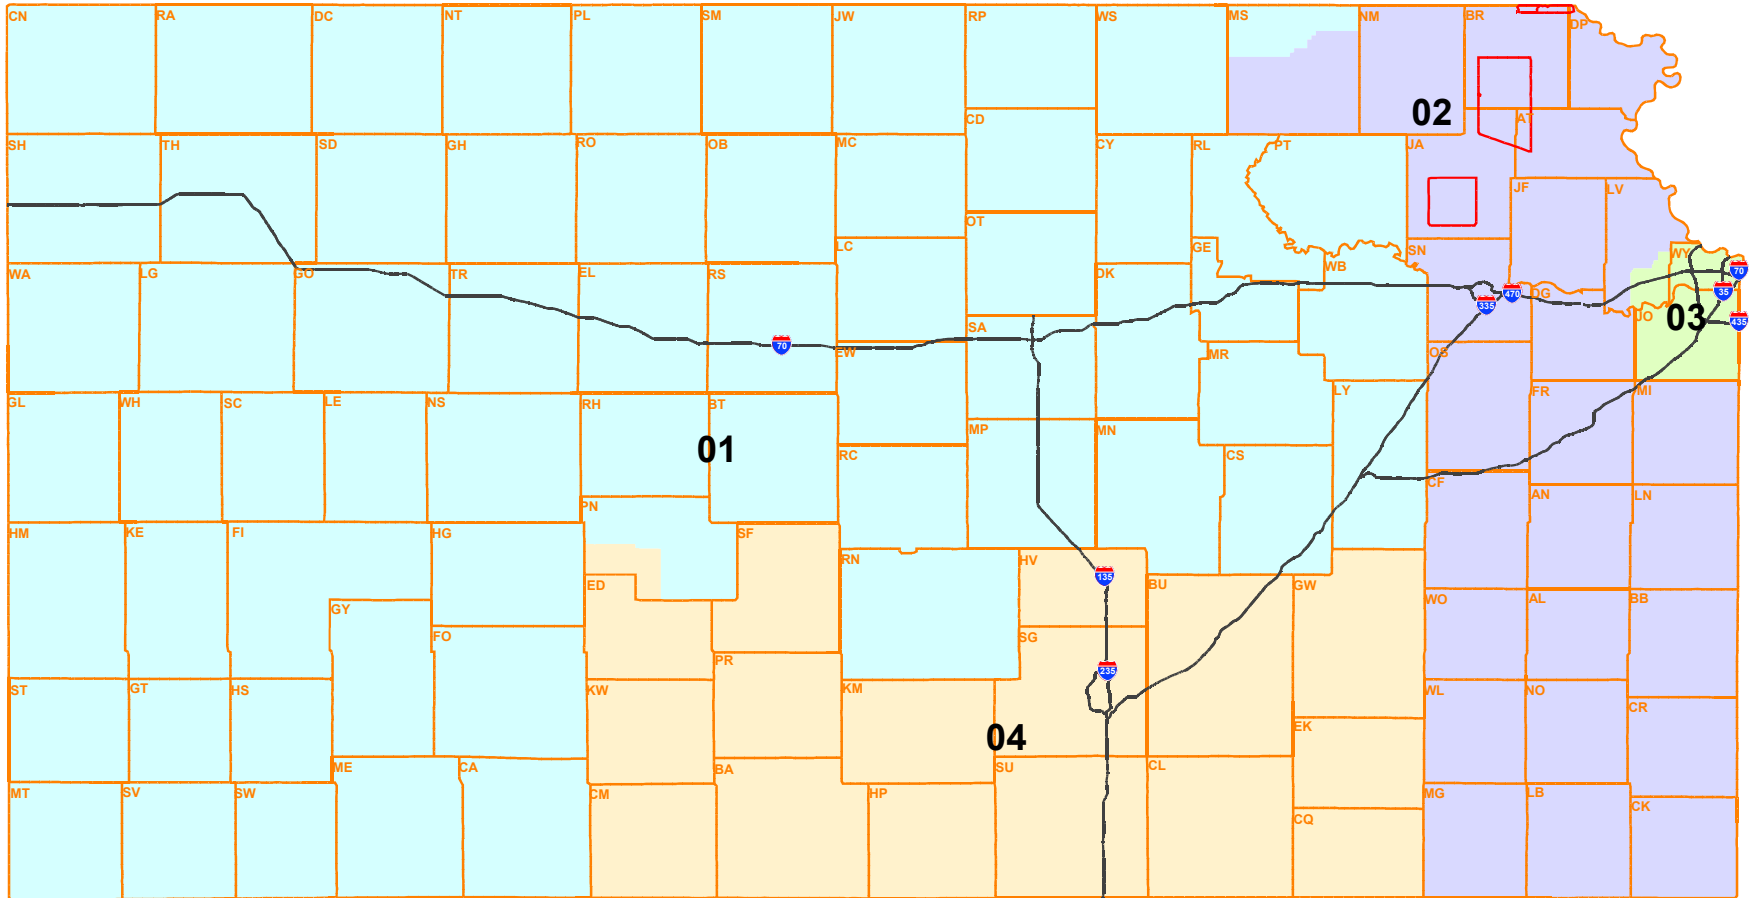

M5_SUNFLOWER 9C FOR KLRD TR

District	Population	Deviation	% Deviation
01	713278	-2	-0%
02	713279	-1	-0%
03	713280	0	0%
04	713281	1	0%

M5_SUNFLOWER 9C FOR KLRD TR

Black Lines Show Boundaries of Existing 2002 Congressional Districts.

Plan: M5_SUNFLOWER 9C FOR KLRD TR

Map Features

- County
- Indian Reservation
- 2002 Congressional Overlay
- Interstate Highways

District

- 01
- 02
- 03
- 04

0 25 50 75
Miles

Kansas Legislative Research Dept. 01/24/2012

M5_SUNFLOWER 9C FOR KLRD TR

Detail of Marshall County

Plan: M5_SUNFLOWER 9C FOR KLRD TR

Map layers

- Voting District
- County
- Census Place
- Interstate Highways
- U.S. Highways
- State Highways

District

- 01
- 02
- 03
- 04

Monday January 23, 2012

3:47 PM

DISTRICT	POPULATION	DEVIATION	% DEVN.
01	713,278	-2	0.00
02	713,279	-1	0.00
03	713,280	0	0.00
04	713,281	1	0.00

Total Population: 2,853,118

Ideal District Population: 713,280