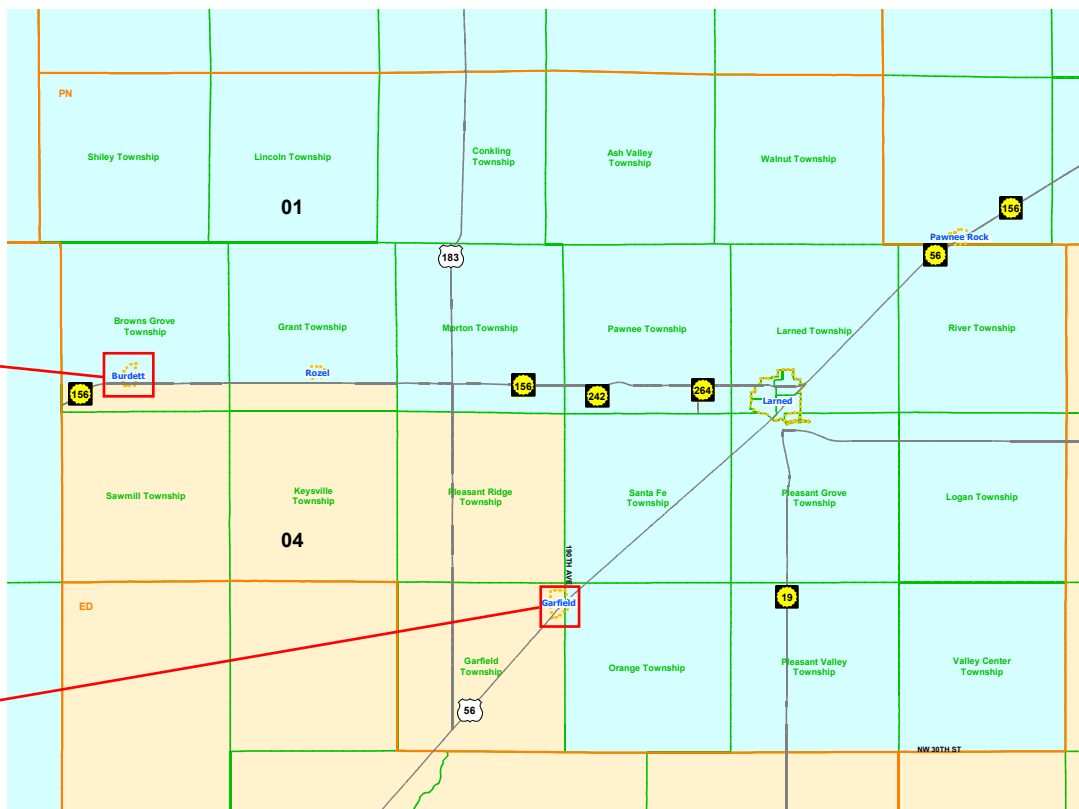

M5_SUNFLOWER 9C FOR KLRD TR

Detail of Marshall County

Plan: M5_SUNFLOWER 9C FOR KLRD TR

Map layers

- Voting District
- County
- Census Place
- Interstate Highways
- U.S. Highways
- State Highways

District

- 01
- 02
- 03
- 04

0 3 6 9

————— Miles —————

Kansas Legislative Research Dept. 01/24/2012

M5_SUNFLOWER 9C FOR KLRD TR

Detail of Pawnee County

Plan: M5_SUNFLOWER 9C FOR KLRD TR
 0 .5 1 1.5
 Miles
 Kansas Legislative Research Dept. 01/24/2012

Plan: M5_SUNFLOWER 9C FOR KLRD TR
 0 .5 1 1.5
 Miles
 Kansas Legislative Research Dept. 01/24/2012

Plan: M5_SUNFLOWER 9C FOR KLRD TR

Map layers

- Voting District
- County
- Census Place
- I Interstate Highways
- U.S. Highways
- State Highways