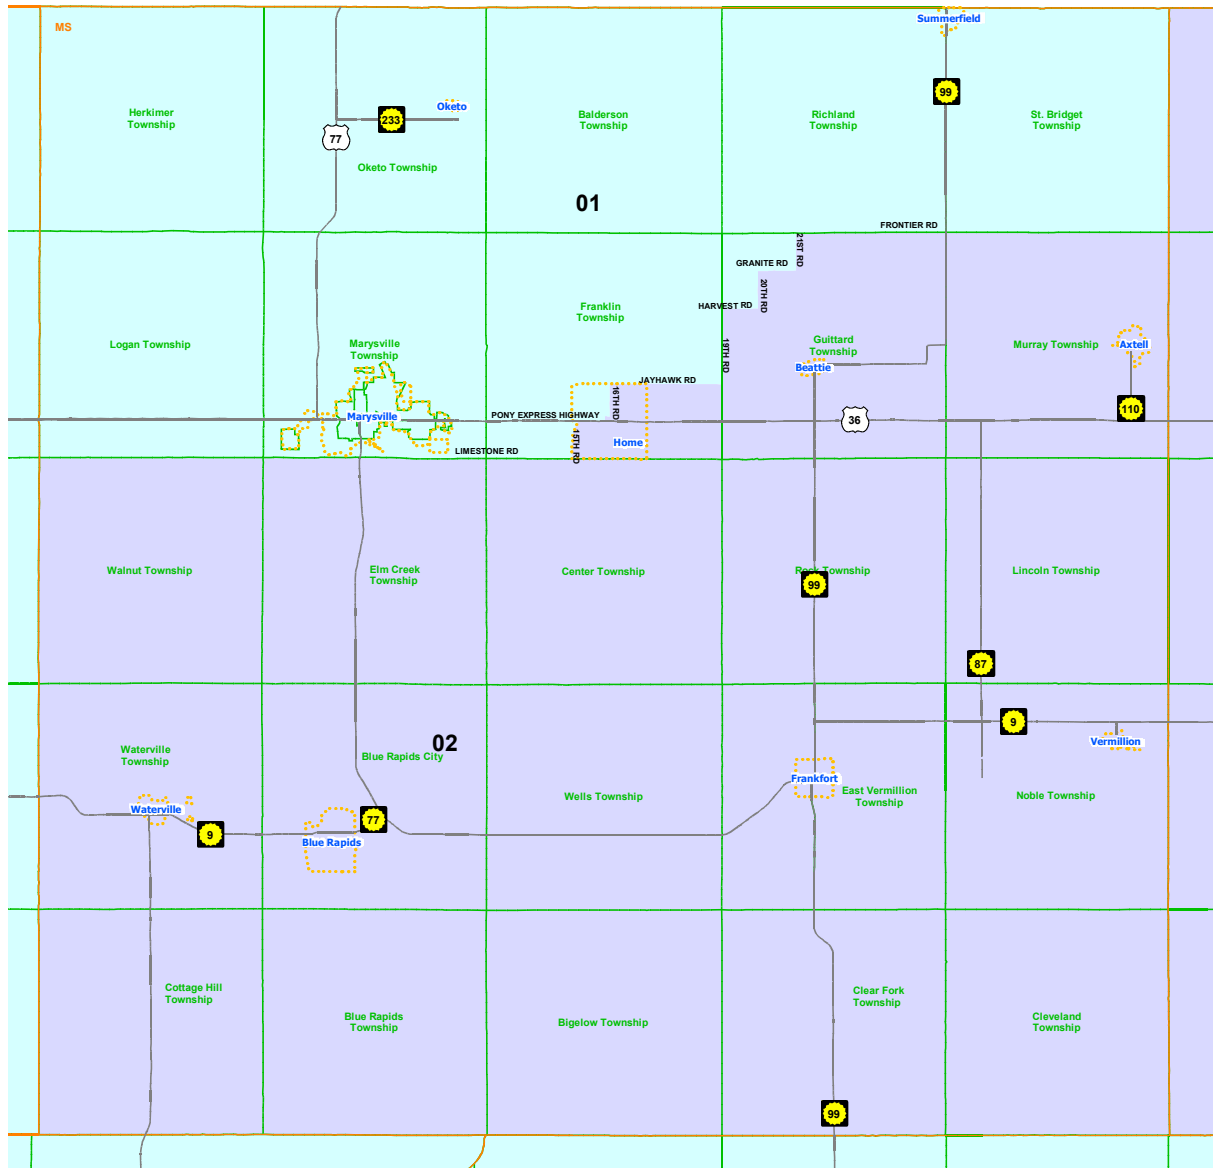

M5_SUNFLOWER 9C FOR KLRD TR

District	Population	Deviation	% Deviation
01	713278	-2	-0%
02	713279	-1	-0%
03	713280	0	0%
04	713281	1	0%

M5_SUNFLOWER 9C FOR KLRD TR

Black Lines Show Boundaries of Existing 2002 Congressional Districts.

Plan: M5_SUNFLOWER 9C FOR KLRD TR

Map Features

- County
- Indian Reservation
- 2002 Congressional Overlay
- Interstate Highways

District

- 01
- 02
- 03
- 04

0 25 50 75
Miles

Kansas Legislative Research Dept. 01/24/2012

M5_SUNFLOWER 9C FOR KLRD TR

Detail of Marshall County

Plan: M5_SUNFLOWER 9C FOR KLRD TR

Map layers

- Voting District
- County
- Census Place
- Interstate Highways
- U.S. Highways
- State Highways

District

- 01
- 02
- 03
- 04

0 3 6 9

————— Miles —————

Kansas Legislative Research Dept. 01/24/2012

M5_SUNFLOWER 9C FOR KLRD TR

Detail of Pawnee County

Plan: M5_SUNFLOWER 9C FOR KLRD TR
 0 .5 1 1.5
 Miles
 Kansas Legislative Research Dept. 01/24/2012