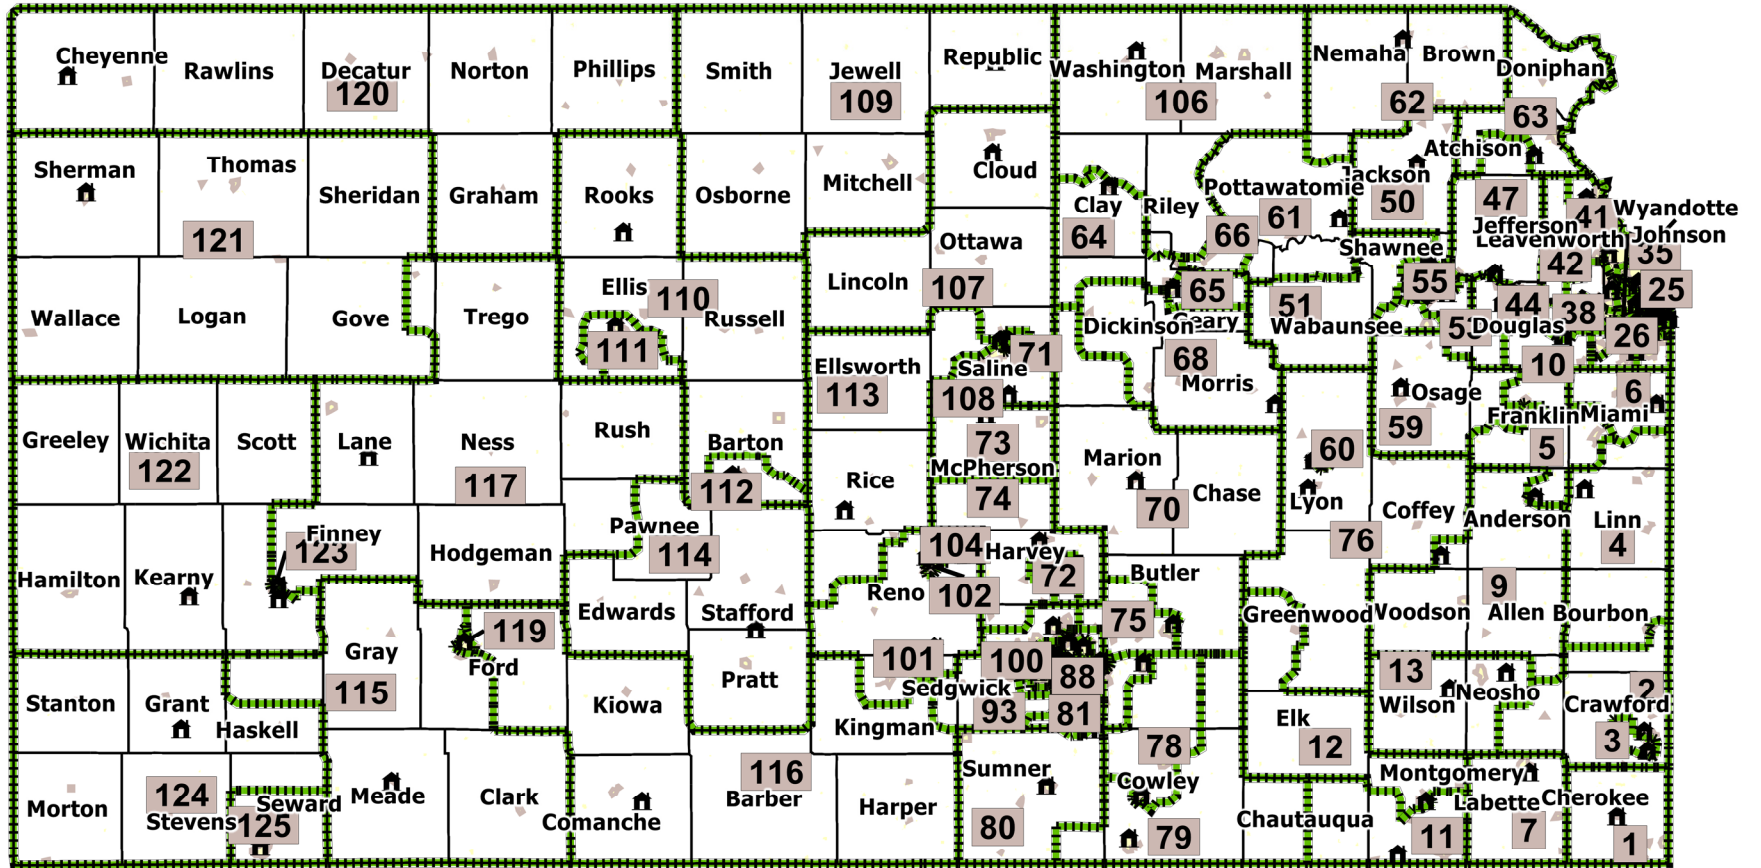

# Cottonwood II

# Cottonwood II Changes from Cottonwood 1

Fort Scott

Erie

Kingman County

# Cottonwood II Metro Areas (Unchanged from Cottonwood 1)

**Johnson County**

**Shawnee County**

**Sedgwick County**