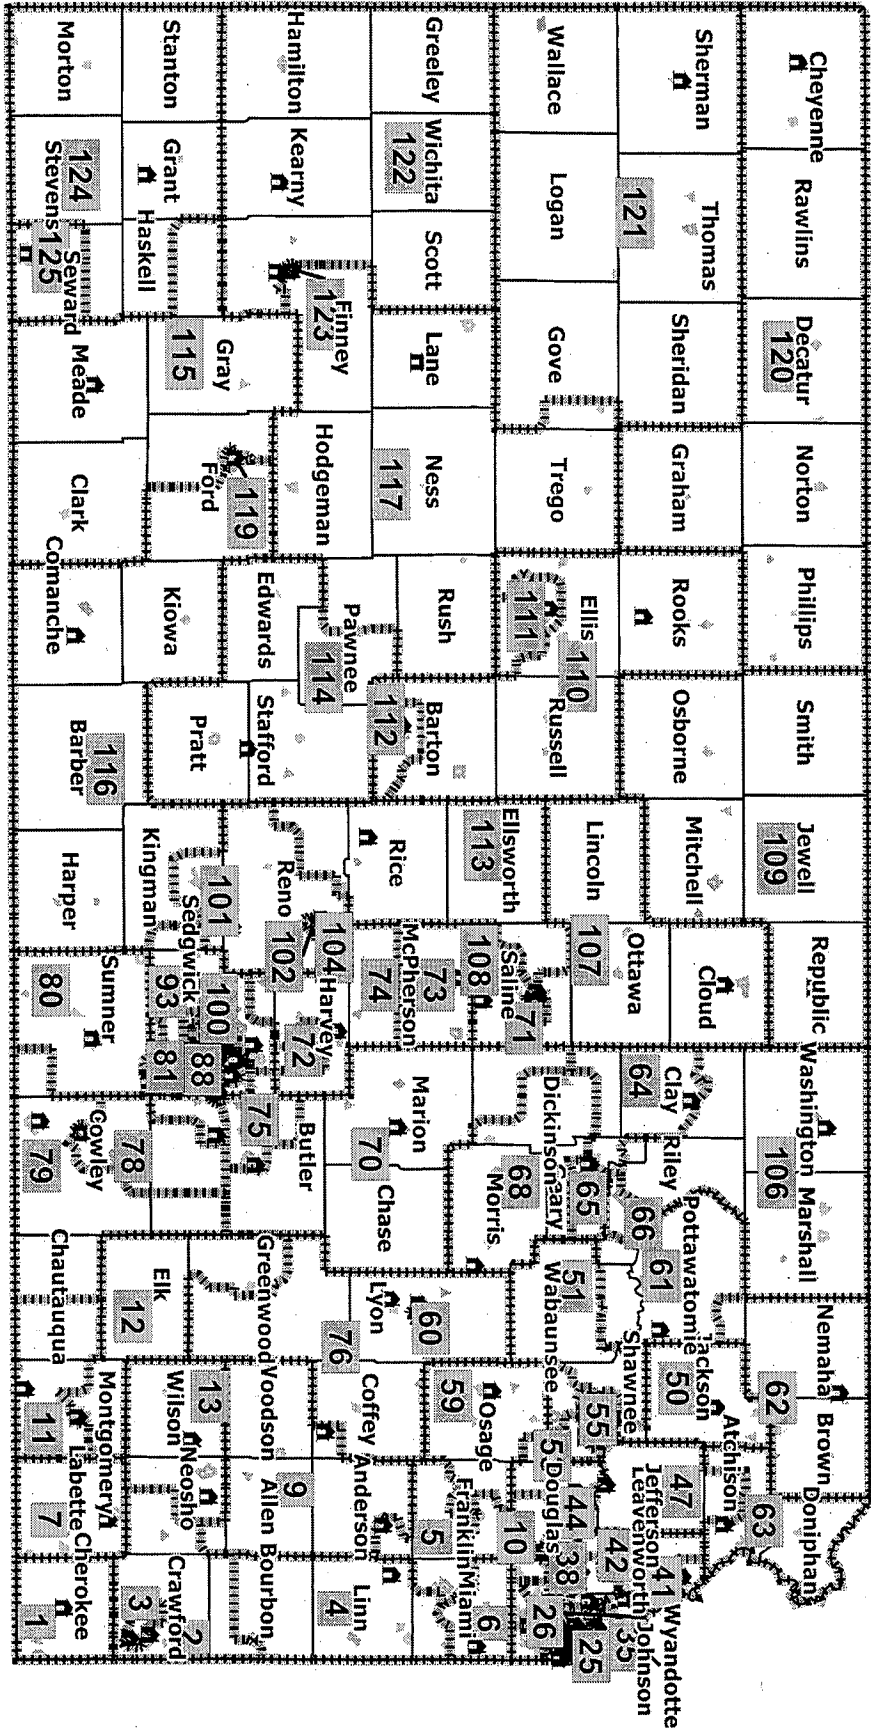

Cottonwood II

Attachment 6
 HER 3-26-12

3-26-12

Cottonwood II Changes from Cottonwood 1

Fort Scott

Erie

Kingman County

Map Layers:

-  Census Place
-  Cottonwood I Dist
-  Cottonwood II Dist
-  County
-  House Addresses
-  Highways

0 5 10 15 Miles

Cottonwood II Metro Areas (Unchanged from Cottonwood 1)

6-3

Johnson County

Shawnee County

Sedgwick County