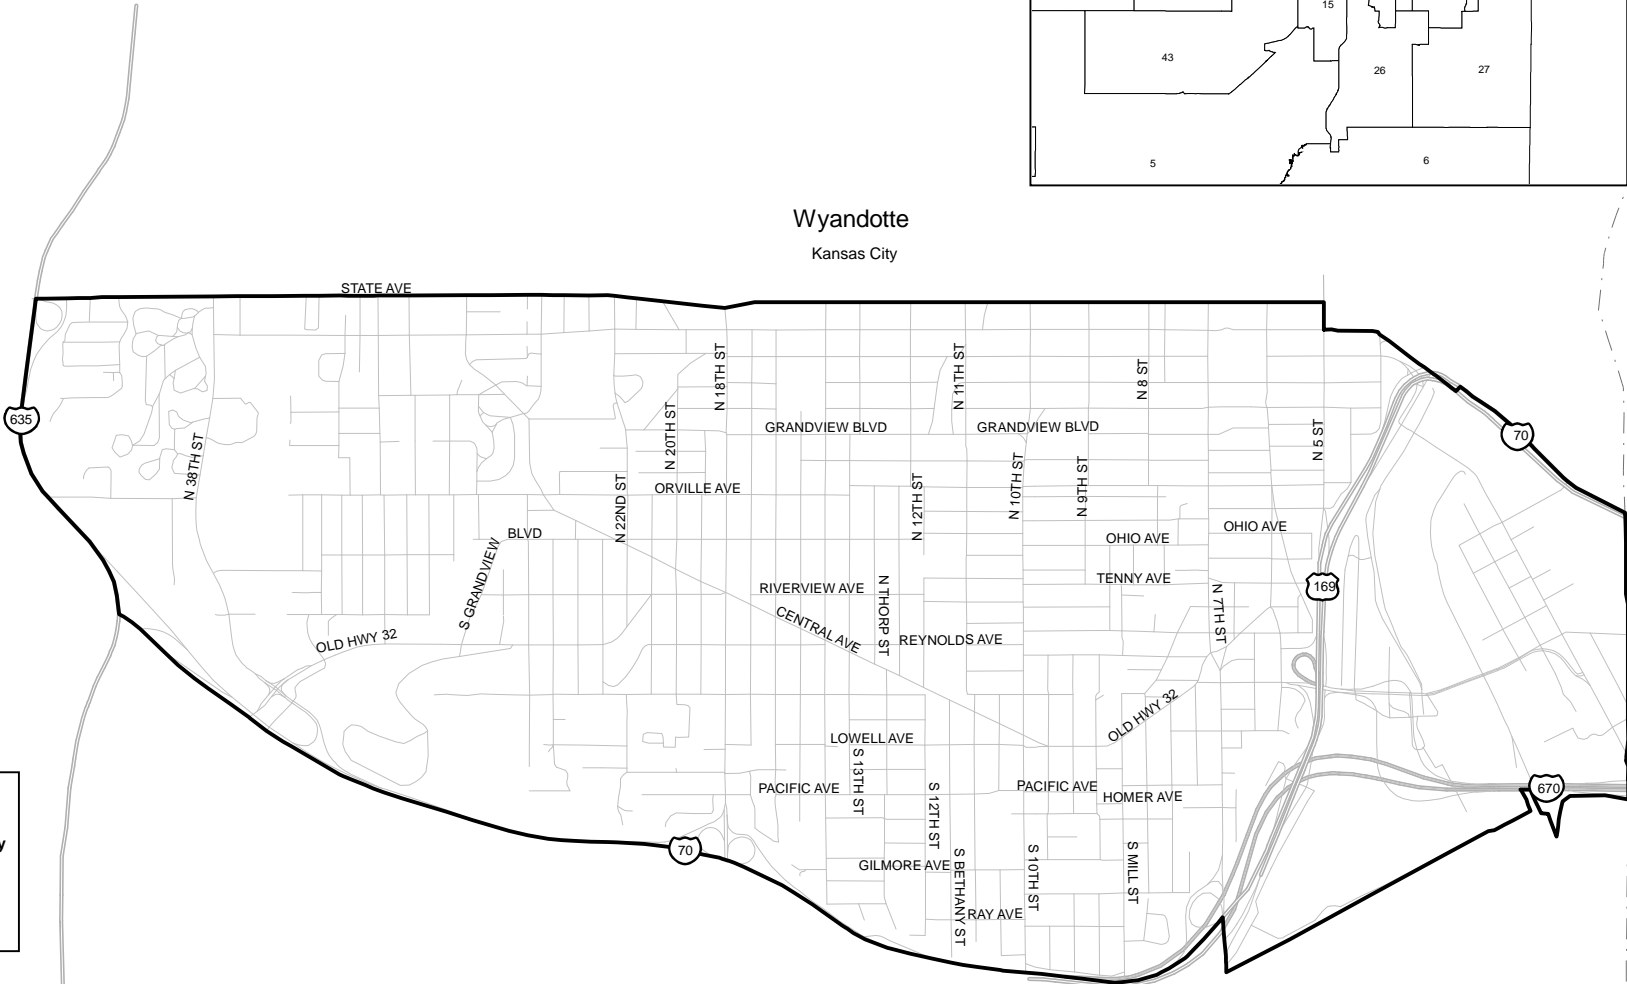

House District 32

Wyandotte County: City: Kansas City(part)

Wyandotte
Kansas City

Legend

- District
- City & District Boundary
- County
- City Limits
- Highways
- Streets